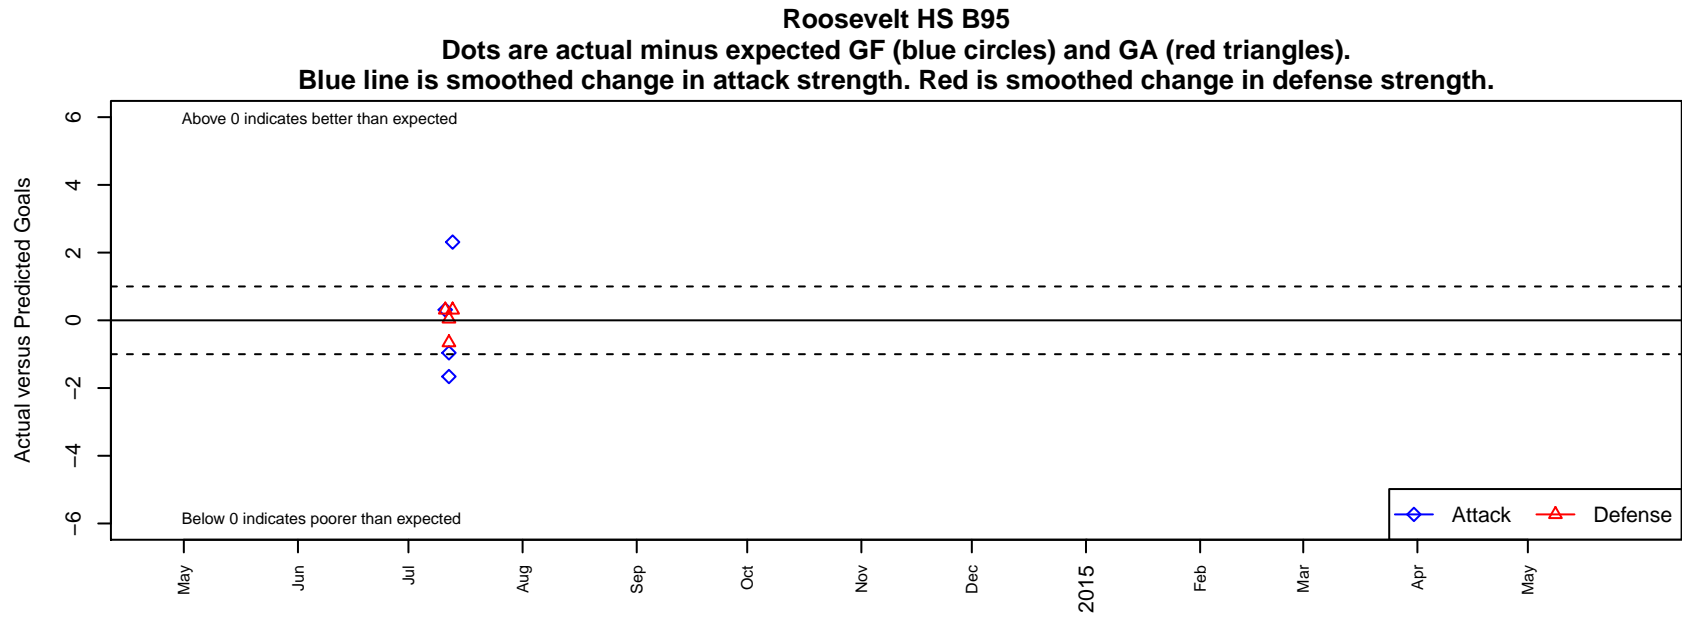

Roosevelt HS B95

Seattle, WA
B95 total strength=1600
attack=14.42 defense=17.74

alt names used:
ROOSEVELT HS VARSITYROUGH RIDERS

Venues played:
2014 PCU Summer Classic High School Silver

date	home		away		venue	pred.home	pred.away
2014-07-13	Eastside Timbers Black B97	1	Roosevelt HS B95	3	2014 PCU Summer Classic High School Silv	1.31	0.69
2014-07-12	Roosevelt HS B95	2	PCU Black B97	1	2014 PCU Summer Classic High School Silv	2.96	0.34
2014-07-12	Roosevelt HS B95	0	PCU Black B96	1	2014 PCU Summer Classic High School Silv	1.66	1.04
2014-07-11	Roosevelt HS B95	1	Eastside Timbers Black B97	1	2014 PCU Summer Classic High School Silv	0.69	1.31